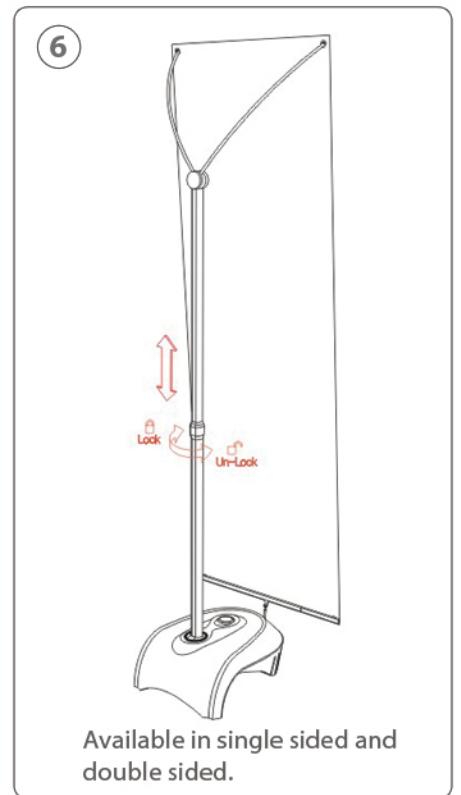

Zephyr - Double Sided Set Up Instruction

- * Use only for Banner Stand
- * Bring inside during strong wind
- * Fill base with water to add stability for outdoor use