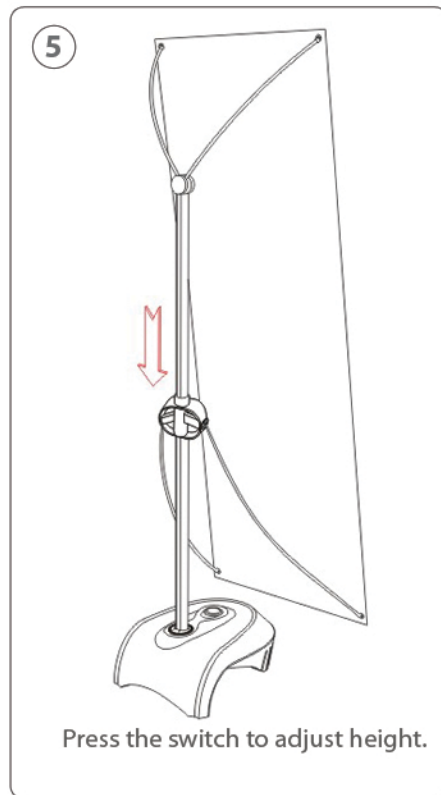

Zephyr - Double Sided Set Up Instruction

- * Use only for Banner Stand
- * Bring inside during strong wind
- * Fill base with water to add stability for outdoor use