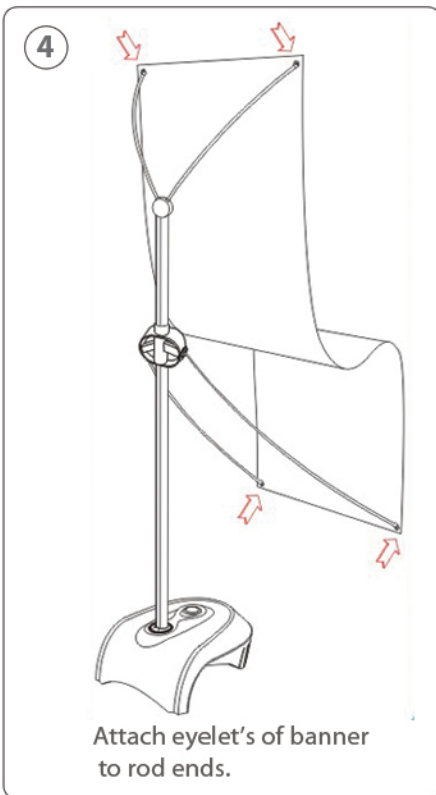

Zephyr - Double Sided Set Up Instruction

- * Use only for Banner Stand
- * Bring inside during strong wind
- * Fill base with water to add stability for outdoor use