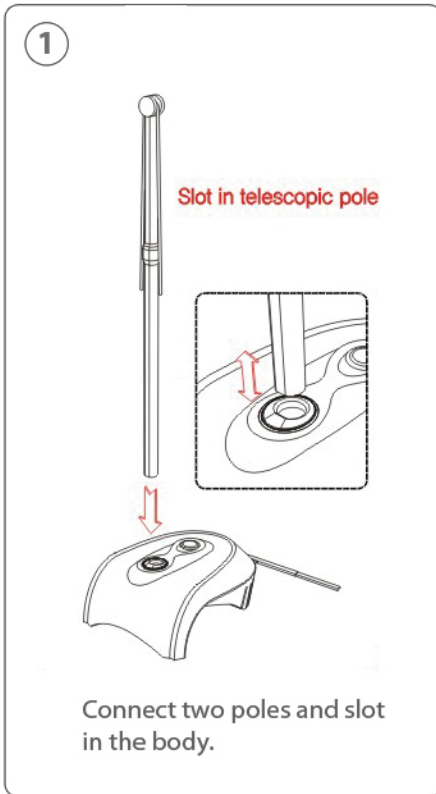

Zephyr - Double Sided Set Up Instruction

- * Use only for Banner Stand
- * Bring inside during strong wind
- * Fill base with water to add stability for outdoor use