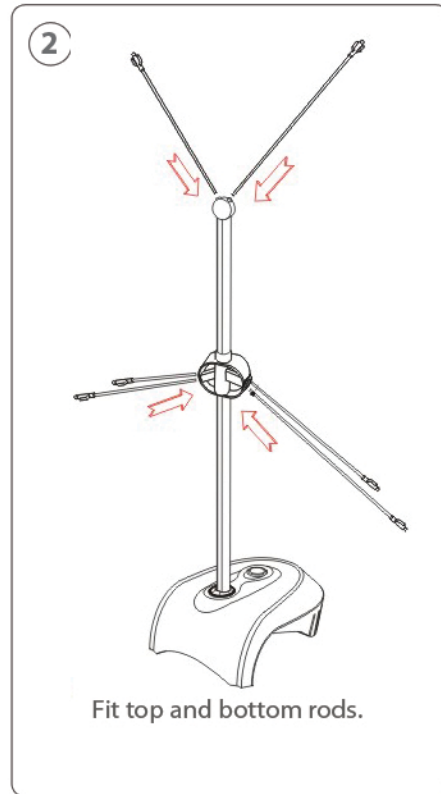

Zephyr - Double Sided Set Up Instruction

- * Use only for Banner Stand
- * Bring inside during strong wind
- * Fill base with water to add stability for outdoor use