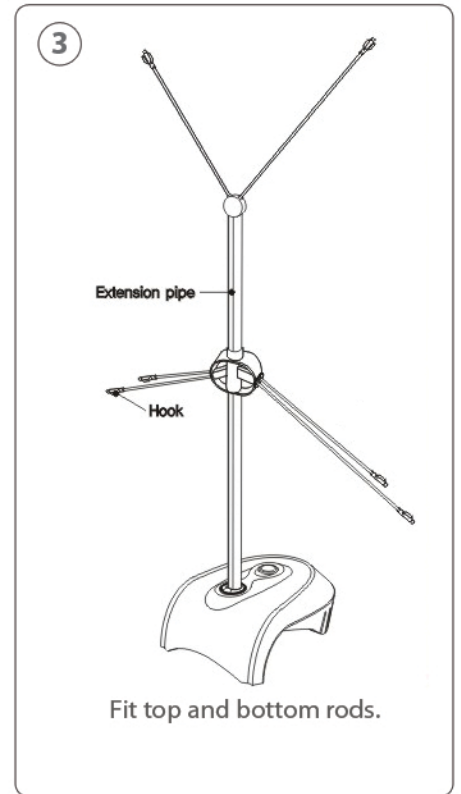

Zephyr - Double Sided Set Up Instruction

- * Use only for Banner Stand
- * Bring inside during strong wind
- * Fill base with water to add stability for outdoor use