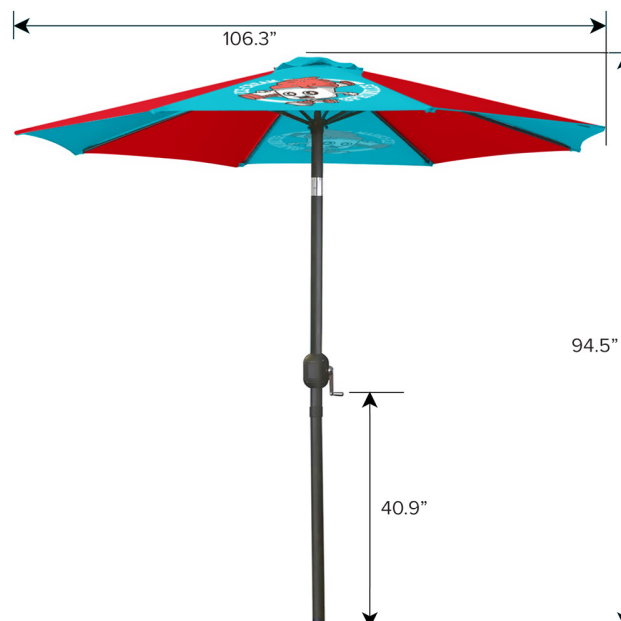

UMBRELLA 9FT

OUTDOOR DISPLAYS

PRODUCT CODE: UMBRELLA-9FT

On frame On graphic

PRODUCT DESCRIPTION

Create the perfect shade for your patio, garden, deck, pool or beach adventure with our 9ft Umbrella. Customize your umbrella top with a custom dye -sub printed graphic. Aluminum construction and anti rust powder coating provides the durability needed for outdoor use. Crank operated opening and closure makes for easy set up and take down. The push button tilt feature allows for 45° of tilt to ensure it casts shade where you need it. We recommend collapsing the umbrella and bringing it inside during heavy wind and rain.

DISPLAY DIMENSIONS	106.3"W x 94.5"H x 106.3"D

GRAPHIC MATERIAL

Dye Sub Tent Fabric

GRAPHIC FINISHING

8 Panel umbrella top with round topper piece. Panels are sewn together with edges hemmed. Umbrella top is installed prior to shipping.

DISPLAY CONSTRUCTION

Anti rust powder coated aluminum frame with 8 aluminum ribs and 1.5" diameter pole

SHIPPING WEIGHTS & DIMENSIONS

Shipping Weight	13 lbs (frame and graphic)

Shipping Dimensions	54.75"L x 5.5"W x 5.5"H

GRAPHIC TURN AROUND TIME

3 business days after proof approval for up to 3 sets

AVAILABILITY	PFC